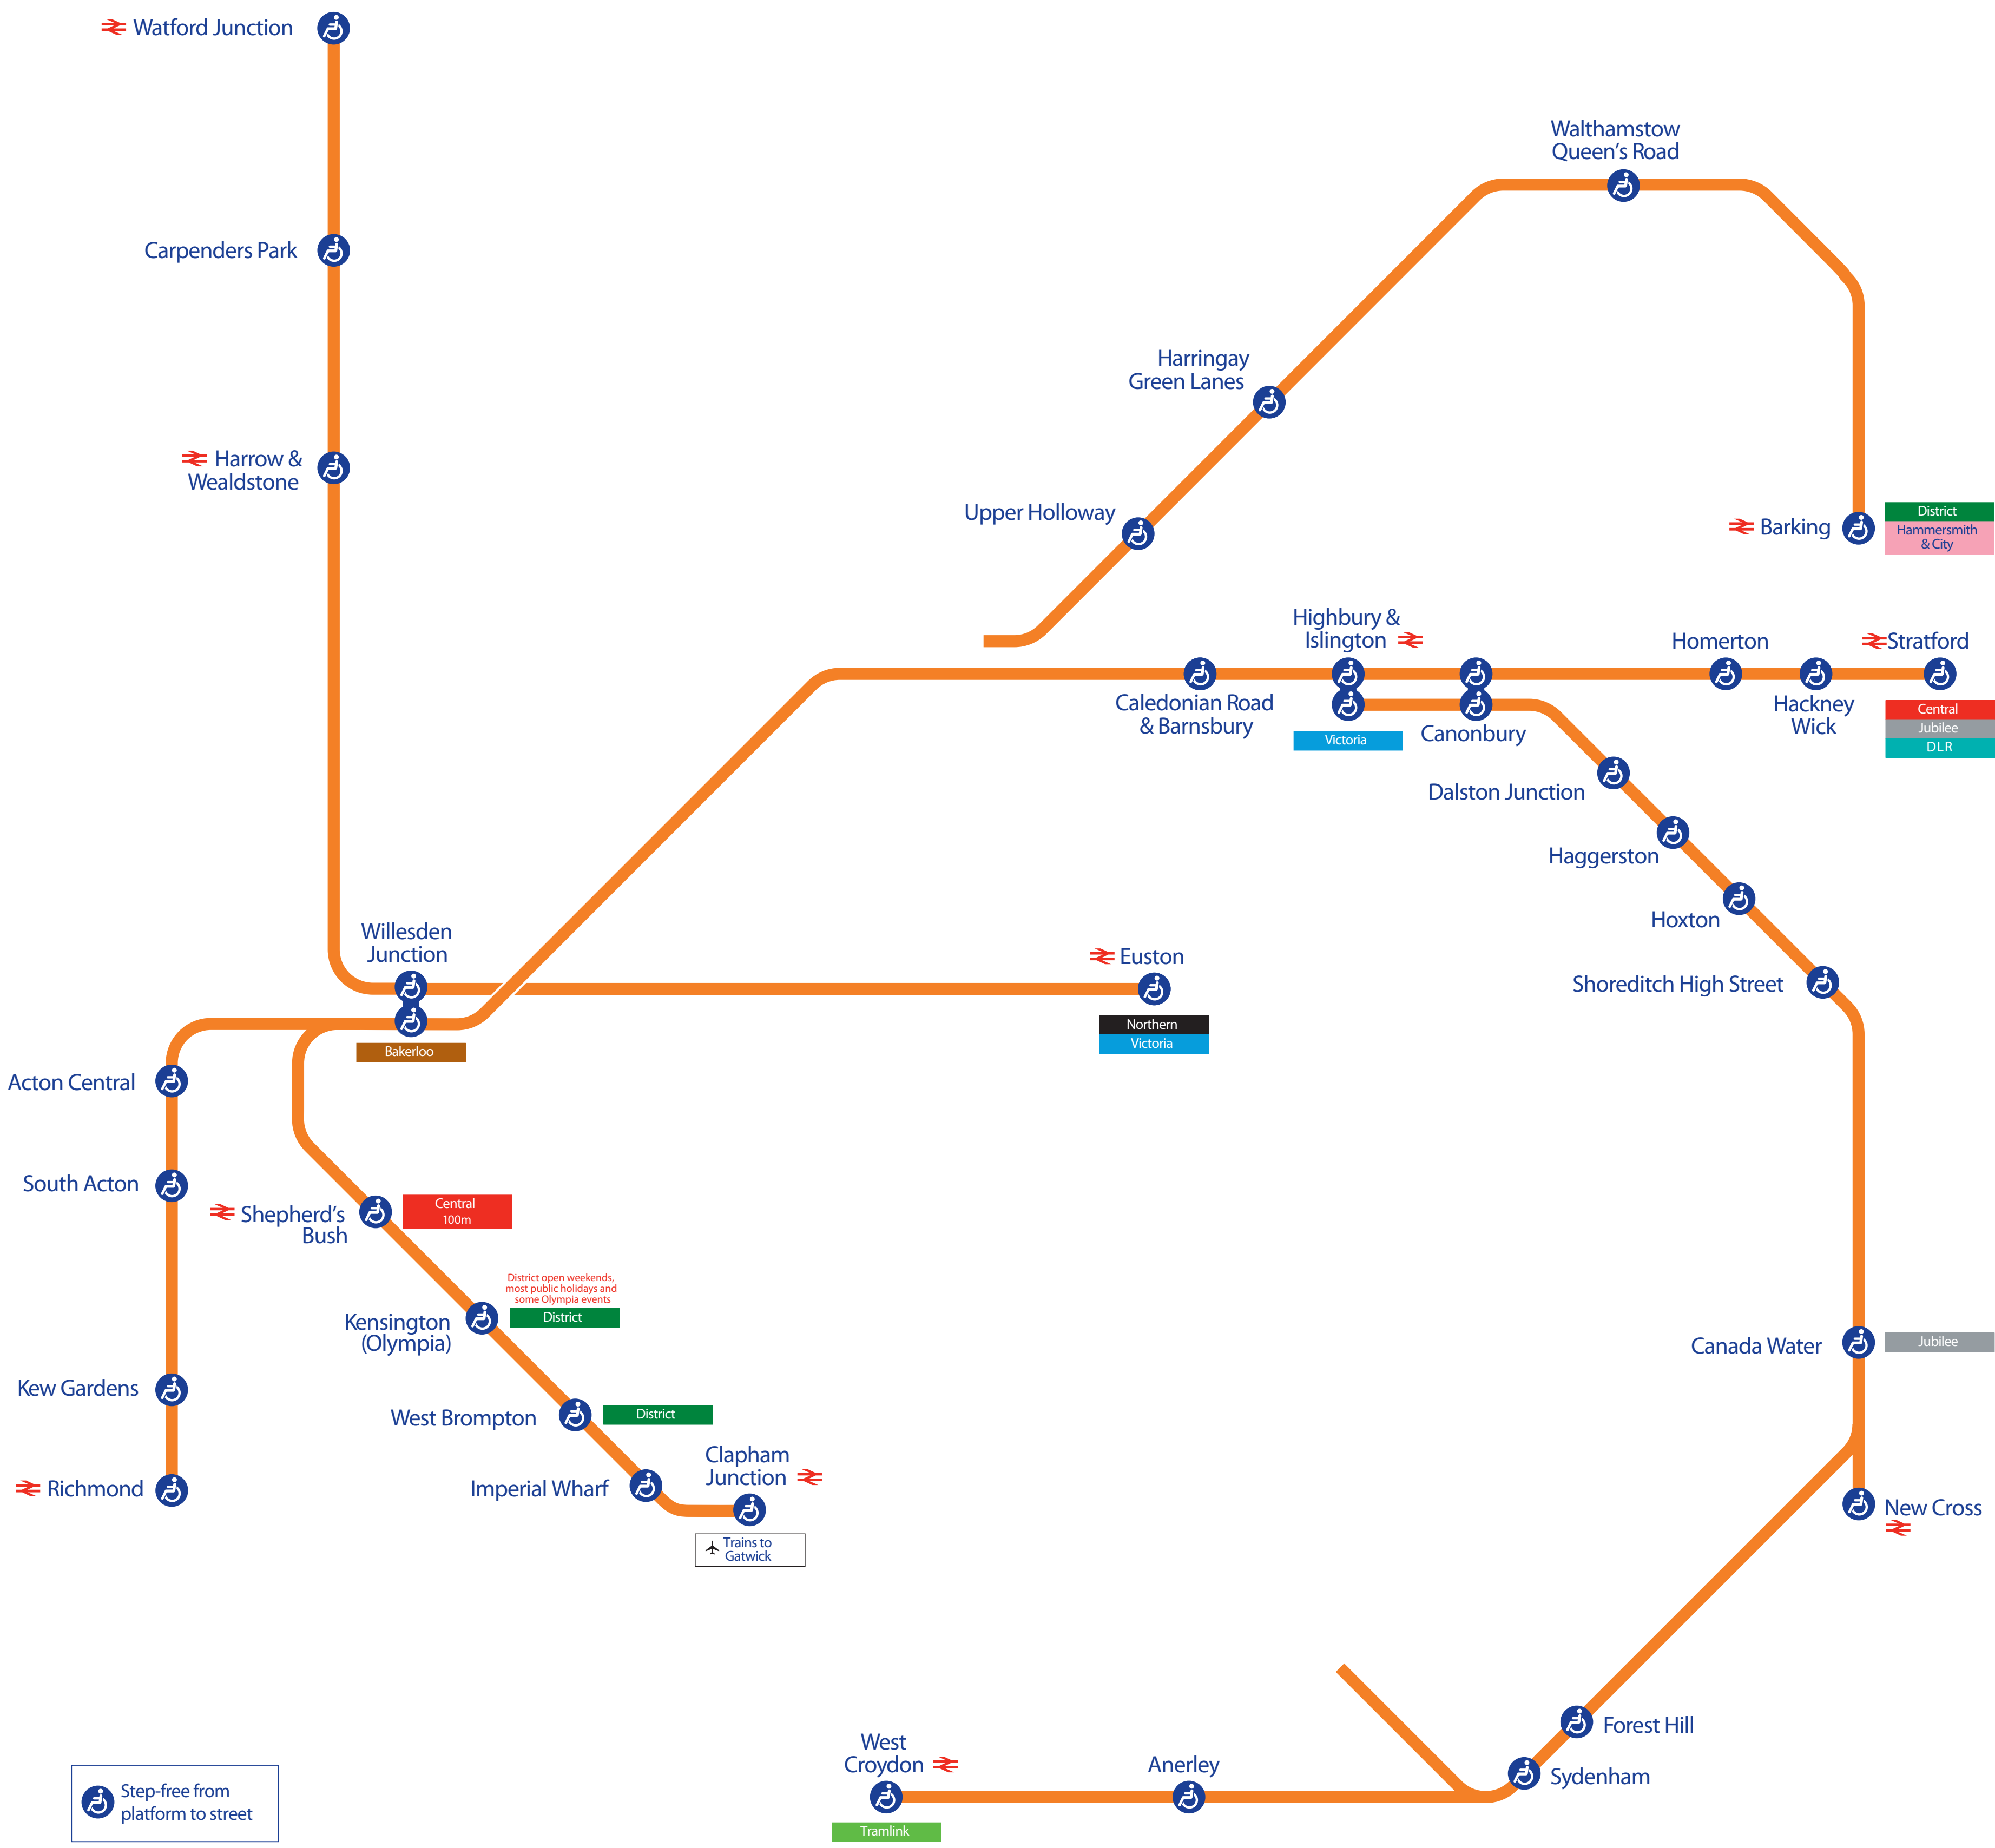

# London Overground

Correct at time of going to print 02.2012

Website  
[tfl.gov.uk](http://tfl.gov.uk)

24 hour travel information  
**0843 222 1234\***

\*You pay no more than 5p per minute if calling from a BT landline. There may be a connection charge. Charges from mobiles or other landline providers may vary.

National Rail Enquiries  
**08457 48 49 50**

**MAYOR OF LONDON**

**Transport for London**